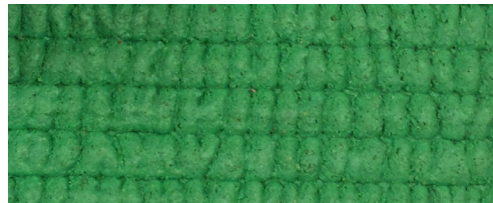

Durathon Elite- Track & Infield Standard Colors

Blue

Red

Yellow

Green

Dark Grey

Light Grey

**Custom color options available. Due to printer variation, actual floor colors may be slightly different from colors above. Consult your dealer for color accuracy.*