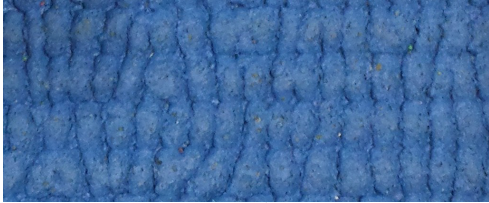

Durathon Elite- Track & Infield Standard Colors

Blue

Red

Yellow

Green

Dark Grey

Light Grey

**Custom color options available. Due to printer variation, actual floor colors may be slightly different from colors above. Consult your dealer for color accuracy.*