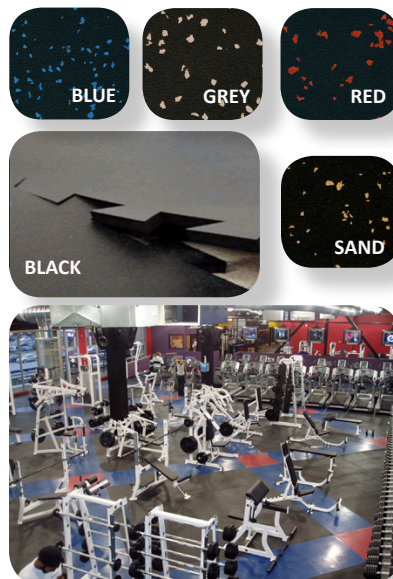

Not Just Stronger — Safer and Simpler to Clean

Galaxy Mat's non-porous, slip-resistant surface enhances safety for children, adults, and even animals. And its liquid-resistant construction makes clean-up and maintenance simple and hygienic.

Engineered Molding Process

The unique manufacturing process greatly reduces square edge deviations and seam curling which eliminates the use of field-applied adhesives.

Special Features:

Construction: 100% Solid Rubber
Face Style: Smooth
Thickness: 3/8" (10mm) • 1/2" (12mm)
3/4" (19mm) - square only
Dimensions: 4' (122 cm) x 6' (183 cm)
Color Options*: Solid: Black
Speckled: Blue, Grey, Red, Sand
Options: Square Edge or iLock
Installation: Glue-down or loose-lay
LEED: 98% Recycled Tires
MR Credit 4.1 & 4.2