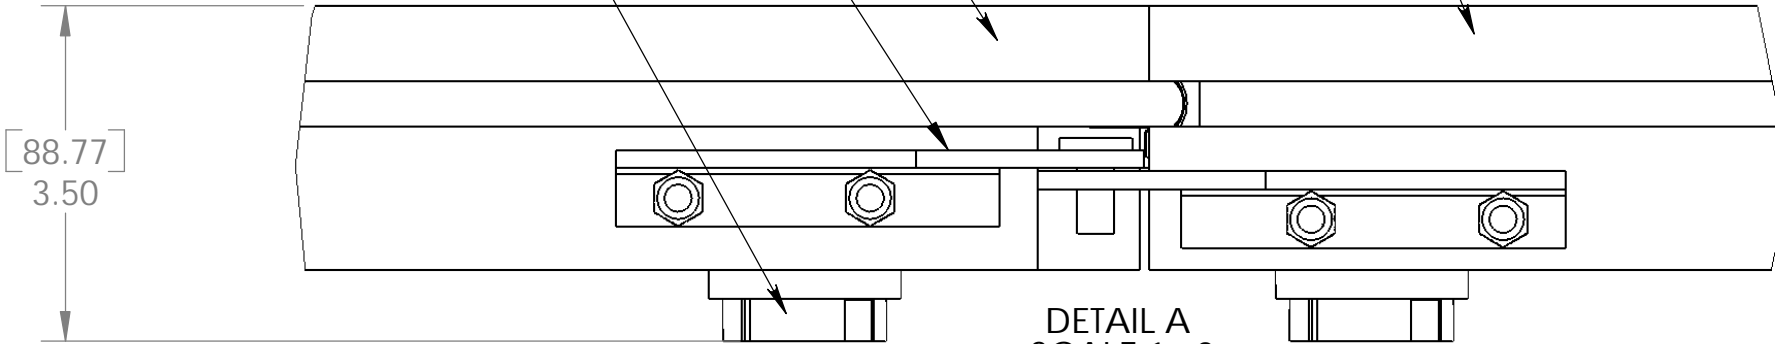

All-Star Panel 1

All-Star Panel 2

Drop Pin Locking System

Resilient Package

DETAIL A
SCALE 1 : 2

Robbins  4777 Eastern Ave
Cincinnati, OH 45226

Portable All-Star Plus
System Profile Height