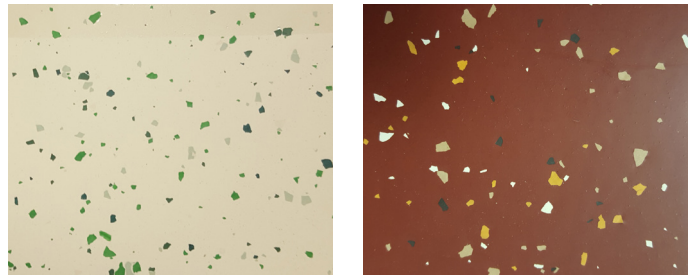

**Custom color options available. Due to printer variation, actual floor colors may be slightly different from color swatches shown here. Consult your Robbins dealer for color accuracy.*

Additional Surface Options:

DECO *Flake*

Both Strata Deluxe and Strata Pro are offered with highly decorative PVC flake finish options. These broadcast flakes are encapsulated with an abrasion resistant clear topcoat. Strata Deco Flakes are available in virtually limitless custom color blends.

Example of Deco Flake:

MARBLE *Pattern*

If you are looking for a beautiful, artistic appearance, then one of the Strata Marble options is your ticket - there is no limit to the possibilities for unique artistic designs. The resilient and high-strength basecoat is applied in multiple colors with the aesthetic pattern created in situ, then protected by a clear finish coat that provides outstanding abrasion resistance, along with excellent chemical and stain resistance. Comfort never looked so good.

Example of Marble Patterns: