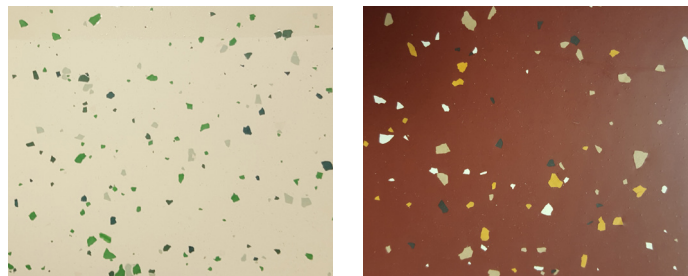

**Custom color options available. Due to printer variation, actual floor colors may be slightly different from color swatches shown here. Consult your Robbins dealer for color accuracy.*

Additional Surface Options:

DECO *Flake*

Both Strata Deluxe and Strata Pro are offered with highly decorative PVC flake finish options. These broadcast flakes are encapsulated with an abrasion resistant clear topcoat. Strata Deco Flakes are available in virtually limitless custom color blends.

Example of Deco Flake:

MARBLE *Pattern*

If you are looking for a beautiful, artistic appearance, then one of the Strata Marble options is your ticket - there is no limit to the possibilities for unique artistic designs. The resilient and high-strength basecoat is applied in multiple colors with the aesthetic pattern created in situ, then protected by a clear finish coat that provides outstanding abrasion resistance, along with excellent chemical and stain resistance. Comfort never looked so good.

Example of Marble Patterns: