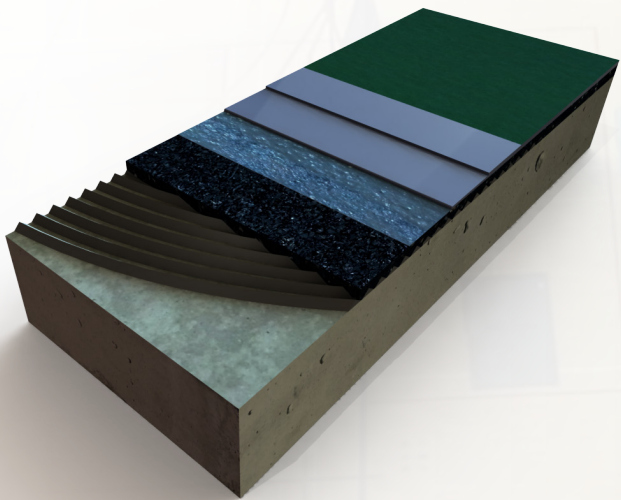

STRATA[®]
SPORT

STRATA-SPORT PLUS

Strata-Sport Plus is a padded polyurethane sports surface designed to provide years of quality performance. Using the latest technology in polymeric science, the product offers outstanding wear resistance and color stability, to go along with excellent athletic characteristics, including **great shock absorption**, **optimal friction characteristics**, and **outstanding ball bounce**. Strata-Sport Plus is tough enough to withstand daily use and can last the life of your facility with proper maintenance; yet is also gentle enough to provide critical biomechanical qualities to **increase safety and comfort** for athletes.

Pad Thicknesses

Strata-Sport Plus' resilient base mat underlayment is available in thicknesses from 4mm to 9mm, allowing the specifier to choose the most appropriate level of performance based on intended use and budget.

STRATA-SPORT[®] FLOORING SYSTEMS STANDARD TOPCOAT COLOR SELECTION

Red

Sand Beige

Light Blue

Medium Blue

Dark Blue

Light Grey

Medium Grey

Dark Grey

Green

STRATA-SPORT[®] FLOORING SYSTEMS LINE PAINT COLOR SELECTION

Green

Red Orange

Blue

Yellow

Red